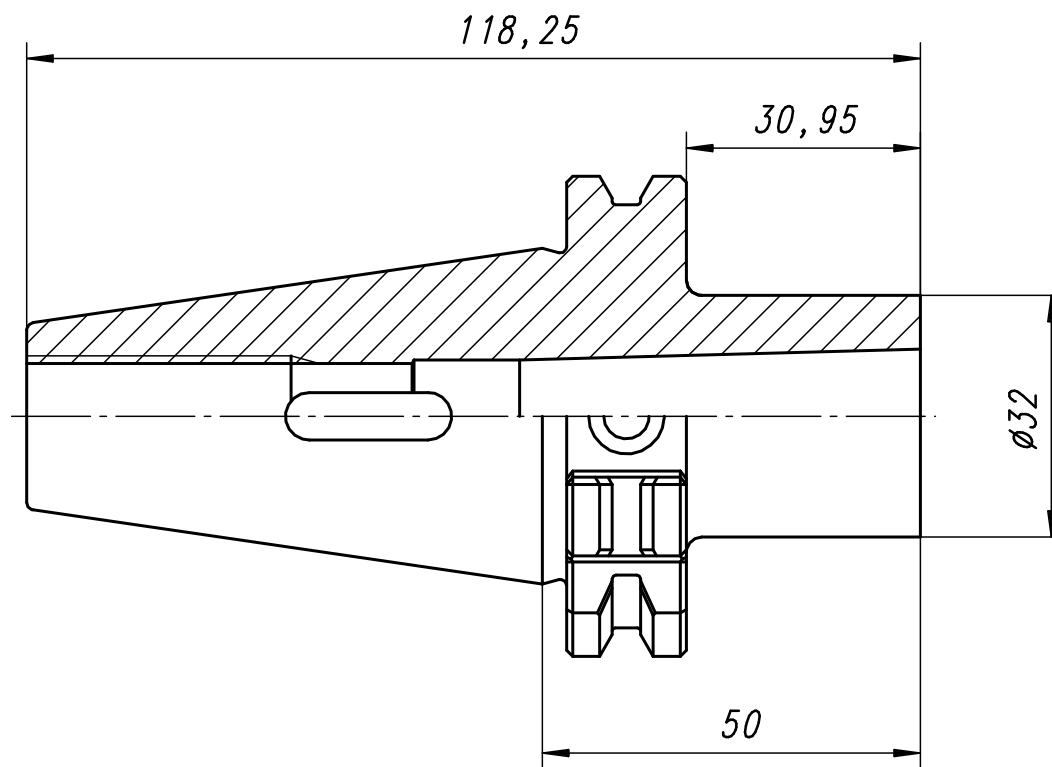

Swiss
Precision
Tools

REGO-FIX®

REGO-FIX AG
Obermattweg 60
4456 Tenniken / Switzerland

Phone +41 61 976 14 66

Fax +41 61 976 14 14

www.rego-fix.com

This is a non controlled copy. All information given herein are subject to change without notice.

The information given herein has been carefully checked and is believed to be correct. REGO-FIX, however, assumes no responsibility or liability for any errors, inaccuracies or omissions that may appear in this drawing.

This document is subject to copyright laws. No part of this document may be reproduced or transmitted in any form or any means, electronic or mechanic, for any purpose, without the express written permission of REGO-FIX

Type: TC40/MK2x050

Part No.: 2240.80210

Date: 03.09.2007

Scale: 1:1